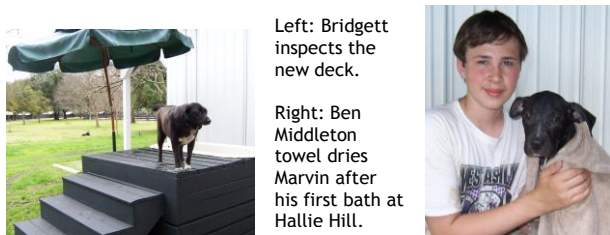

Cool Summer Cuts

Left: Bridgett inspects the new deck.

Right: Ben Middleton towel dries Marvin after his first bath at Hallie Hill.

Hallie Hill has two grooming stations. One inside that can accommodate small and medium dogs and one station outside. The outdoor station has recently been remodeled to improve its ease of use. It now includes a stair step and deck area to facilitate the bathing and drying processes. The canine residents of Hallie Hill can enjoy a luxurious bath in a spa-like atmosphere, and

Eddie recovered from his surgery and quickly adapted to getting around with only three legs. It was June of 2012 that a lump was noticed on his back. At first thought to be a harmless fatty deposit, the lump grew rapidly and was later biopsied and found to be malignant. It was then decided that Eddie would undergo another surgery. Dr. Merrill Irvin at West Ashley Vet Clinic removed the mass from Eddie's back that measured six inches in length and weighed two

pounds. Dr. Irvin described the surgery as difficult because the growth was embedded into the muscle. It was incredible how quickly Eddie sprang back after his surgery. He now runs around Hallie Hill with the energy and enthusiasm of a puppy. His strength and spirit are an inspiration to all who know him.